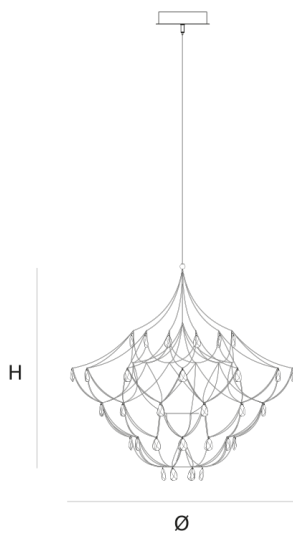

DIMENSIONS

Ø 80 cm 31.5 inch
H 80 cm 31.5 inch

CANOPY

Ø 20 cm 7.9 inch
H 5 cm 2 inch

CABLELENGTH

Up to 200 cm 78 inch

LIGHTSOURCE

60 x led E10, 12V/0,33W,
2600K, 1380LM

INCLUDED

Yes

 KG	 KG	
2	4	63x63x87cm
1	1.5	34x34x17cm

FINISH

Nickel 
Brass 
Blackbrass 

TYPE.NR

TYPE	Chandelier
STANDARD	
OPTIONAL	Downlight led 2700K 12V – 3W. 3000K or 3500K led.
TRANSFORMER/DRIVER	SCPower KVF-12030-TDW
DIMMING	leading and trailing edge
CLASSIFICATION	UL no IP20 yes